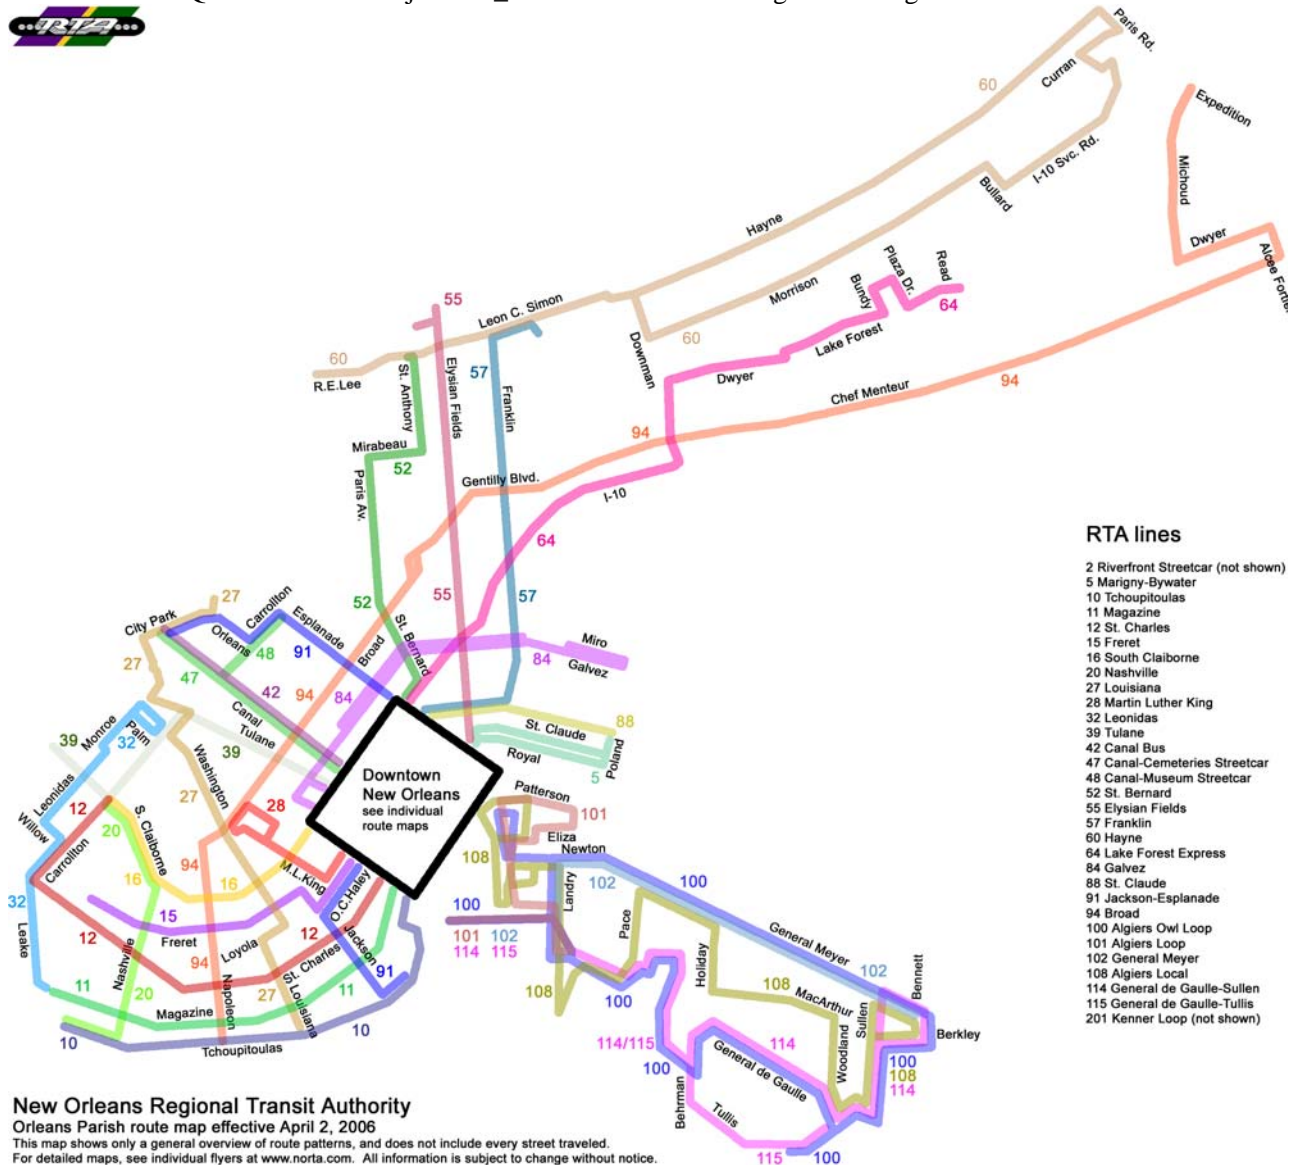

Benjamin Franklin High School

2009-2010 Application for RTA Transportation

Eligibility: RTA Tokens will be issued to students who live outside of a one mile radius from Benjamin Franklin High School. Students check in at the front office daily for allotment of tokens.

Student's Name _____ Grade _____ Homeroom _____

Physical Address _____

City _____ State _____ Zip _____

Home phone _____ Student cell phone _____ Parent cell phone _____

Tokens needed for:

Daily bus ride (value \$1.25 each way): _____ One direction _____ Both directions _____ Only as needed

- RTA lines**
- 2 Riverfront Streetcar (not shown)
 - 5 Marigny-Bywater
 - 10 Tchoupitoulas
 - 11 Magazine
 - 12 St. Charles
 - 15 Freret
 - 16 South Claiborne
 - 20 Nashville
 - 27 Louisiana
 - 28 Martin Luther King
 - 32 Leonidas
 - 39 Tulane
 - 42 Canal Bus
 - 47 Canal-Cemeteries Streetcar
 - 48 Canal-Museum Streetcar
 - 52 St. Bernard
 - 55 Elysian Fields
 - 57 Franklin
 - 60 Hayne
 - 64 Lake Forest Express
 - 84 Galvez
 - 88 St. Claude
 - 91 Jackson-Esplanade
 - 94 Broad
 - 100 Algiers Owl Loop
 - 101 Algiers Loop
 - 102 General Meyer
 - 108 Algiers Local
 - 114 General de Gaulle-Sullen
 - 115 General de Gaulle-Tullis
 - 201 Kenner Loop (not shown)